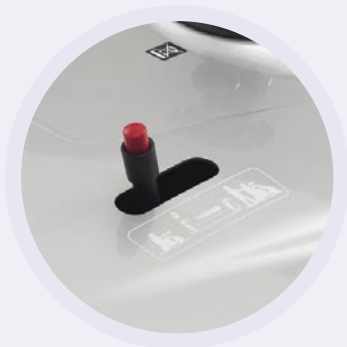

Two-step disengaging lever

This unique concept prevents the scooter from accidentally freewheeling.