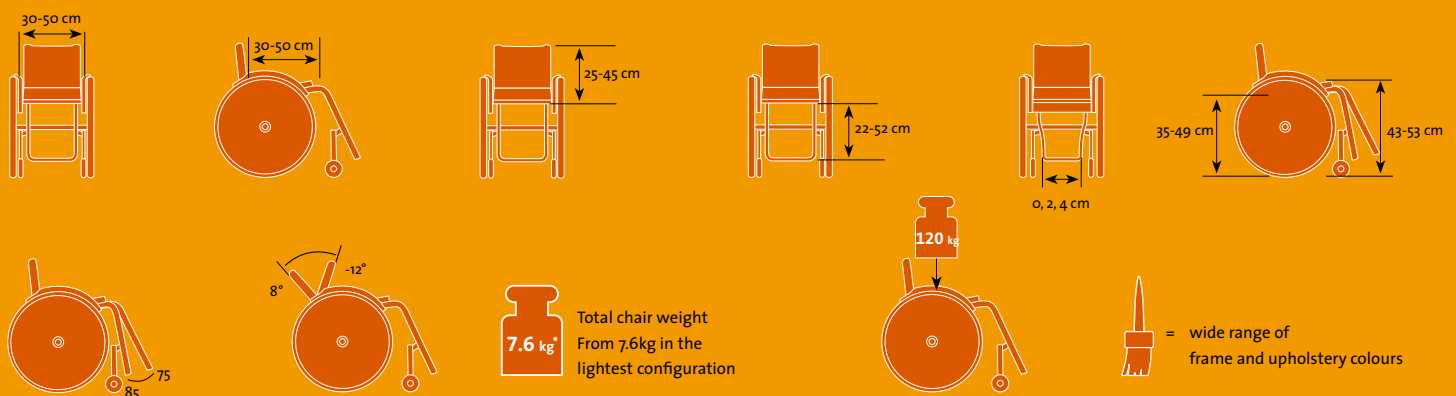

Technical details

Sunrise Medical Limited
High Street
Wollaston, Stourbridge
West Midlands DY8 4PS
T +44 (0) 1384446622
F +44 (0) 1384446644

www.sunrisemedical.com